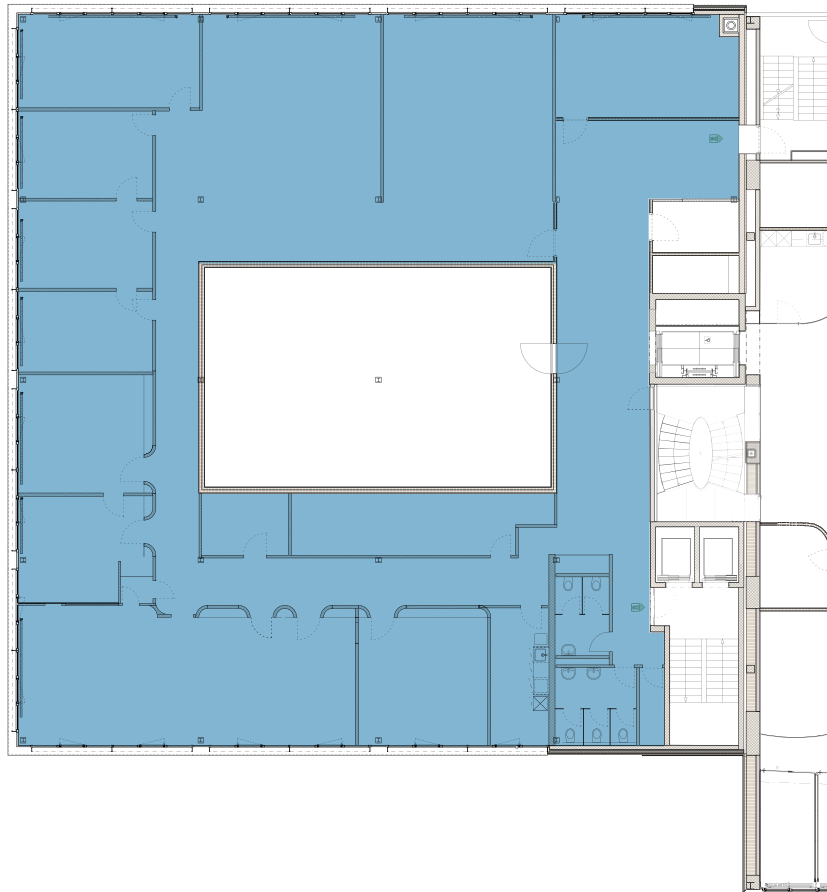

WESTGATE

MAIN BUILDING

4th floor: 630 m²

Scale: 1:300

Westgate
Neuhofstrasse 1
6340 Baar
Switzerland
westgate-baar.ch

Westgate Investments AG
Roland Zemp
+ 41 44 218 78 00
zemp@westgate.ch