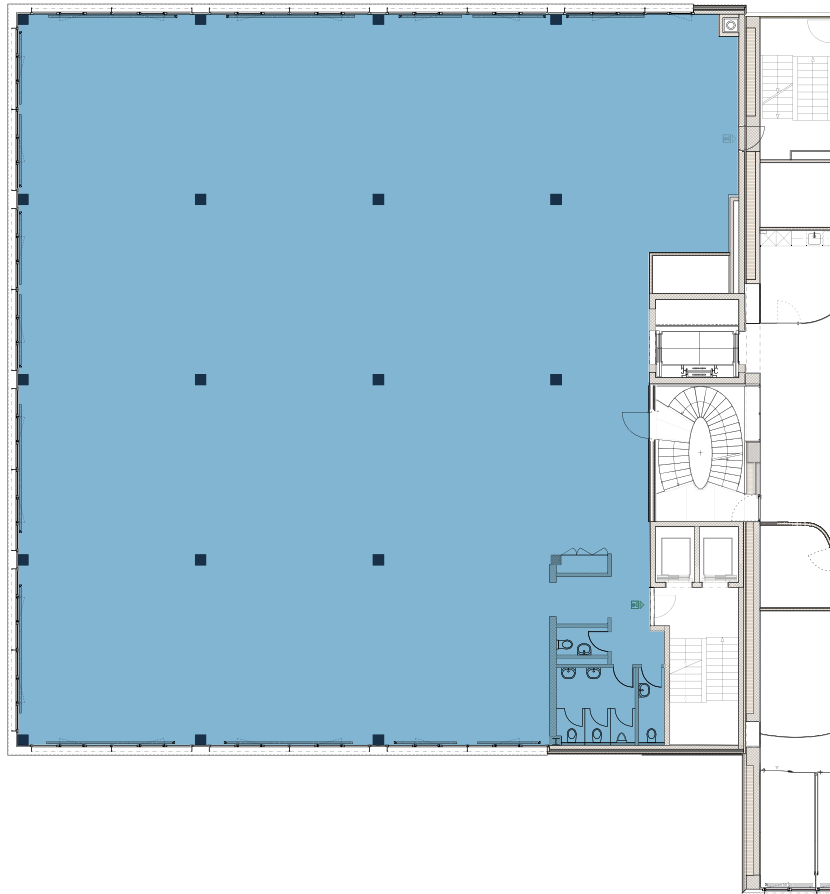

WESTGATE

MAIN BUILDING

2nd floor: 760 m²

Scale: 1:300

Westgate

Neuhofstrasse 1

6340 Baar

Switzerland